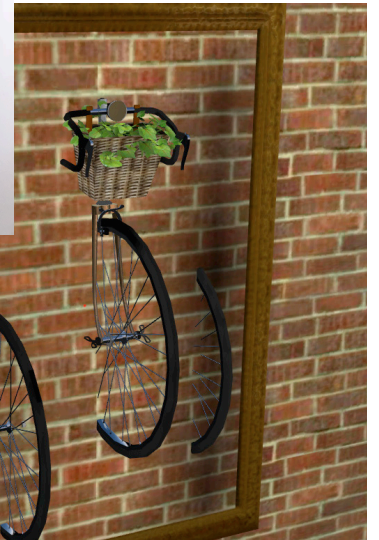

HUDDLE ROOM 124

WALL FINISH: RED BRICK

VINTAGE 1978 RALEIGH GRAND PRIX BICYCLE, BIKE TIRES, VINTAGE BASKET, VINTAGE HEADLIGHT, PLANT ACCENT

Red Bull

FINAL CONFERENCE ROOM DESIGN 2018 | CONFIDENTIAL

ON POINT
CREATIVE

opcatl.com