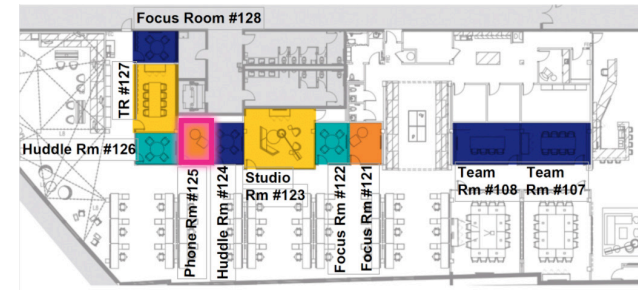

PHONE ROOM 125

WALL FINISH: HUDSON BAY PAINT
LOCAL ART GALLERY