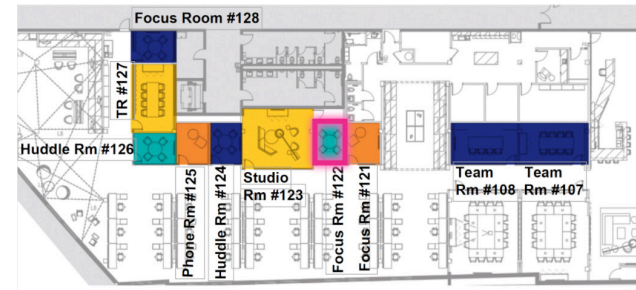

FOCUS ROOM 122

WALL FINISH: WHITE BRICK
CUSTOM BLACK WIRE ART WITH RED NEON