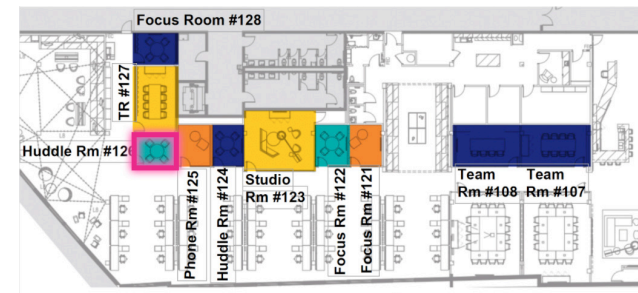

HUDDLE ROOM 126

WALL FINISH: CONTINUATION OF LOBBY MURAL
EXACT DESIGN TBD BY PETER FERRARI/SANITHNA