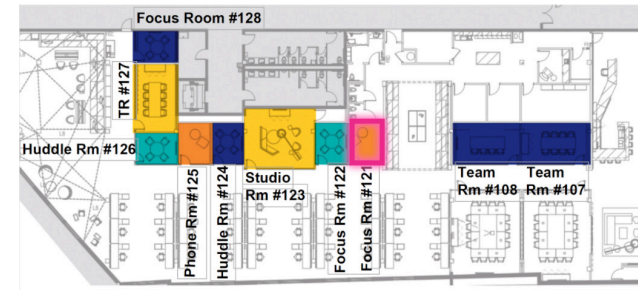

FOCUS ROOM 121

WALL FINISH: RED BRICK
WALNUT FLUSH LEFT SHELVES, HANDPAINTED WOOD BLOCK LETTERS