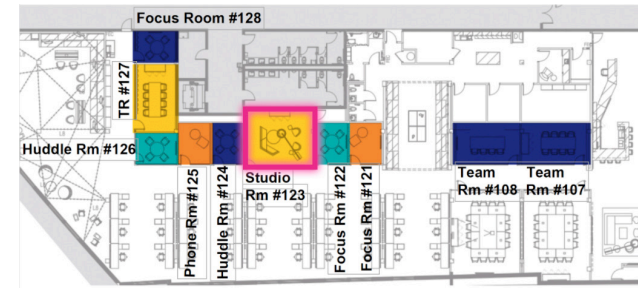

STUDIO 123

WALL FINISH: HUDSON BAY PAINT

WHITE OAK TRIANGULAR PANELS OVER OAK PANELED WALL; SOFT GLOWING RED BULL MUSIC LOGO

Red Bull

FINAL CONFERENCE ROOM DESIGN 2018 | CONFIDENTIAL

ON POINT
CREATIVE

opcatl.com