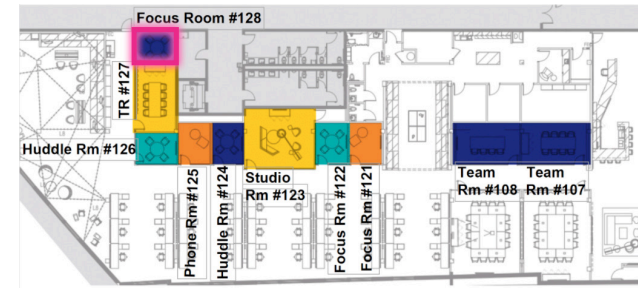

# FOCUS ROOM 128

WALL FINISH: HUDSON BAY PAINT  
WALNUT BARN DOOR, CLOUD GREY ACCENT WALL, SMALL GALLERY, SUCCULENTS