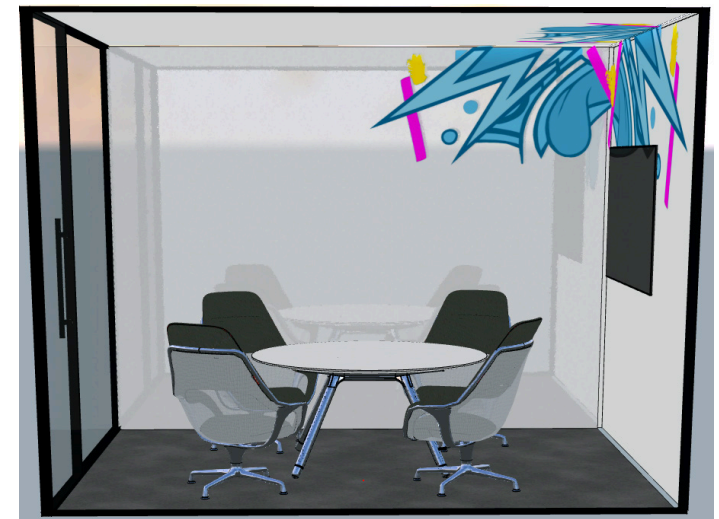

HUDDLE ROOM 126

WALL FINISH: CONTINUATION OF LOBBY MURAL
EXACT DESIGN TBD BY PETER FERRARI/SANITHNA