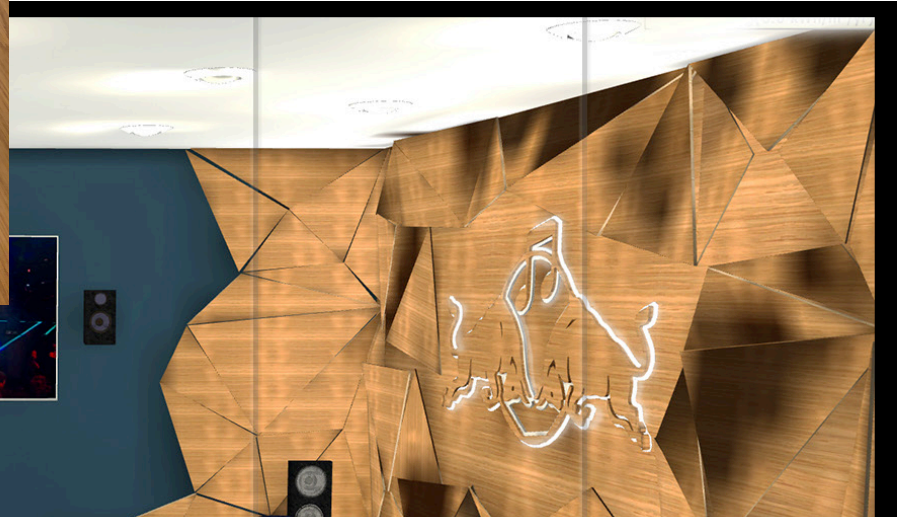

# STUDIO 123

WALL FINISH: HUDSON BAY PAINT

WHITE OAK TRIANGULAR PANELS OVER OAK PANELED WALL; SOFT GLOWING RED BULL MUSIC LOGO

**Red Bull**

FINAL CONFERENCE ROOM DESIGN 2018 | CONFIDENTIAL

**ON POINT**  
CREATIVE