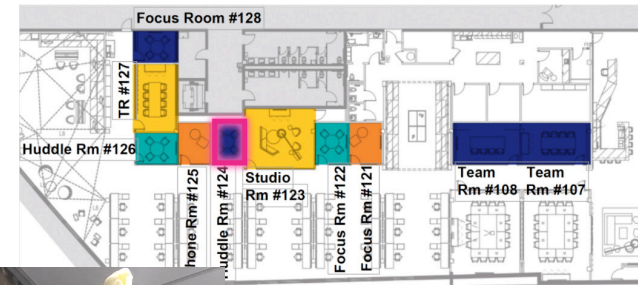

HUDDLE ROOM 124

WALL FINISH: RED BRICK

VINTAGE 1978 RALEIGH GRAND PRIX BICYCLE, BIKE TIRES, VINTAGE BASKET, VINTAGE HEADLIGHT, PLANT ACCENT

Red Bull

FINAL CONFERENCE ROOM DESIGN 2018 | CONFIDENTIAL

ON POINT
CREATIVE

opcatl.com