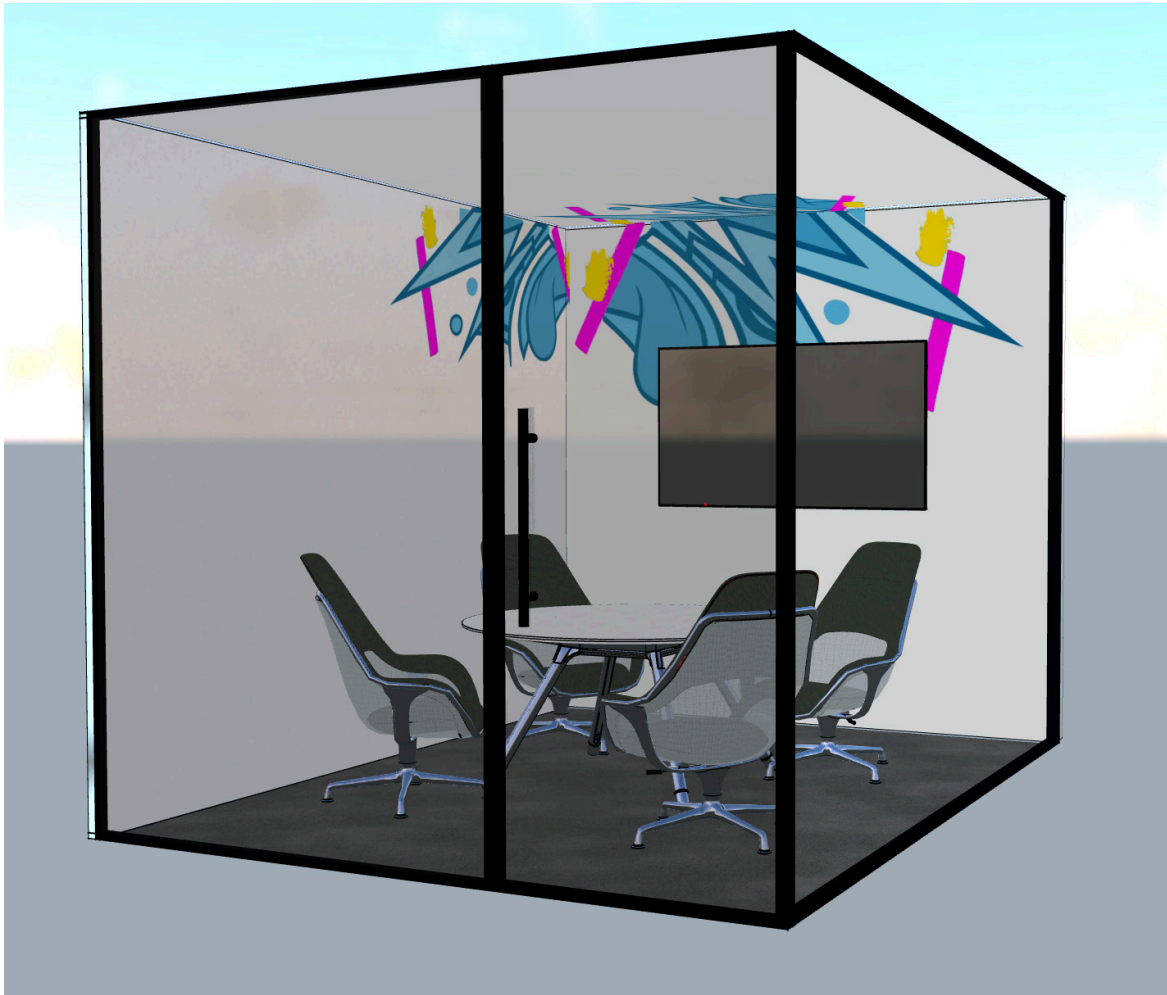

HUDDLE ROOM 126

WALL FINISH: CONTINUATION OF LOBBY MURAL
EXACT DESIGN TBD BY PETER FERRARI/SANITHNA